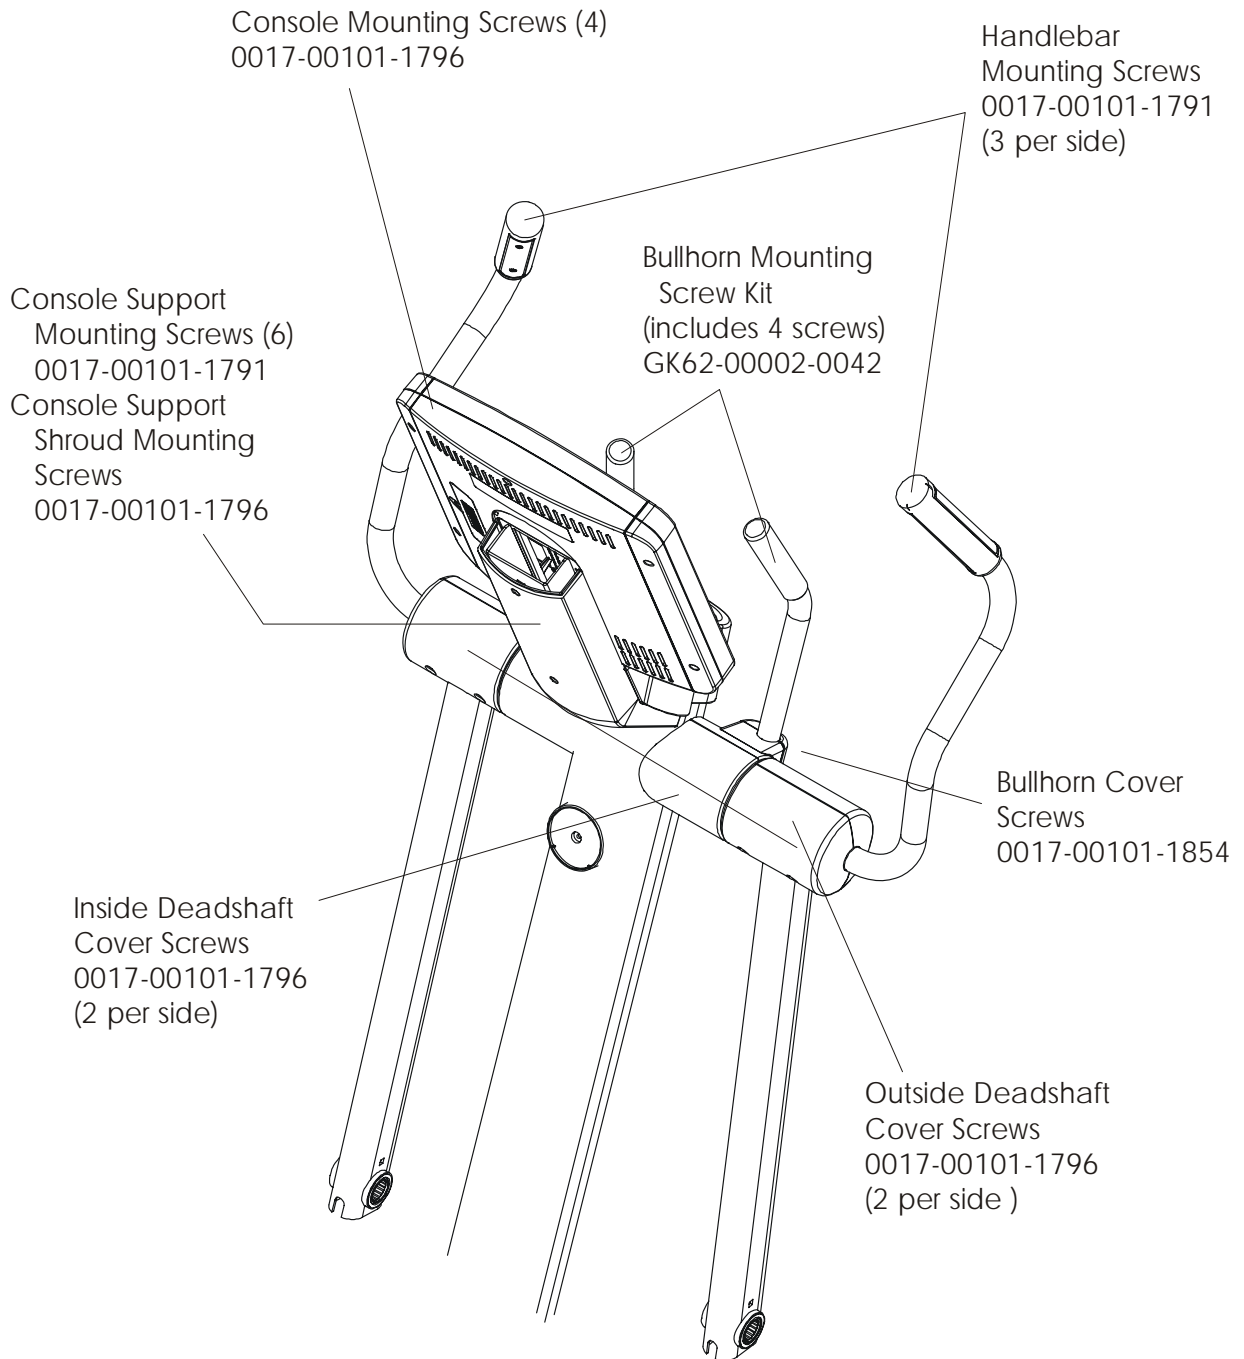

ARCTIC SILVER 95XEZ

Upper Frame Hardware

95XEZ-0XXX-01

S/N WZX100000 and up

Items Not Shown:

Accessory Tray, OK62-01022-0000

Mounting Screws (2), 0017-00101-1846